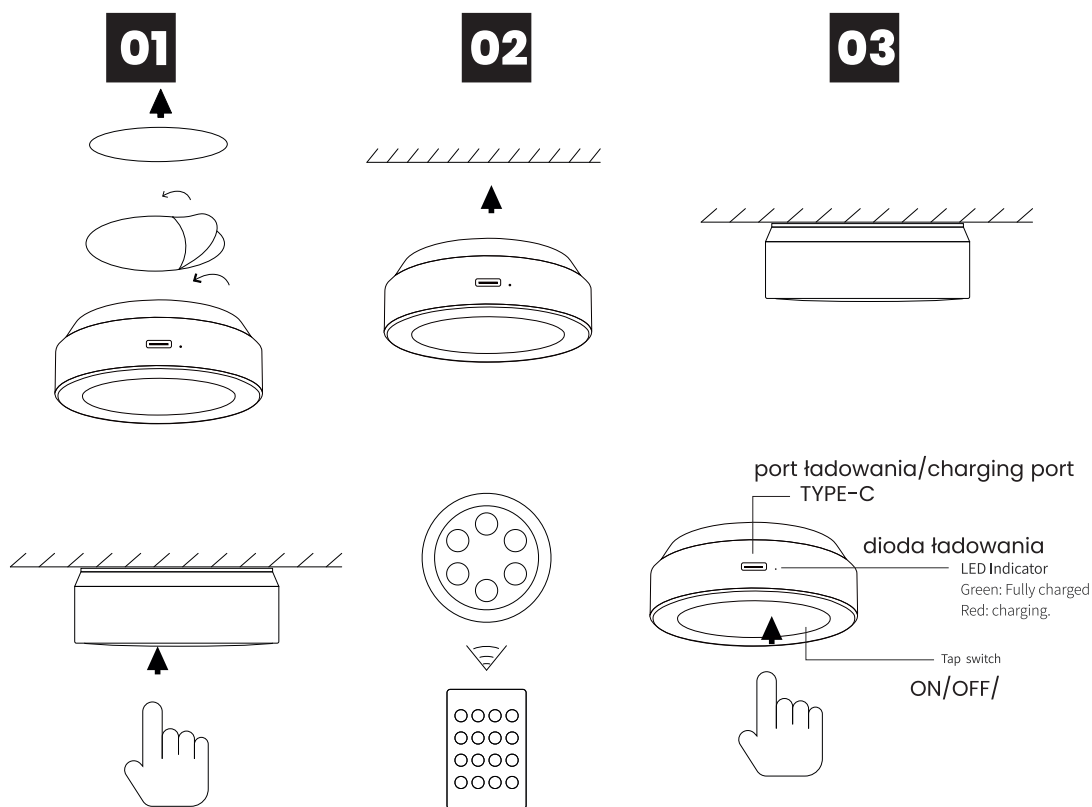

**EKB1665** – 0,6W; 50lm; RGB/3000/6000K

EKO-LIGHT TEAM SP. Z O.O.  
UL. GŁÓWNA 142, 42-280  
CZĘSTOCHOWA, POLAND

### Funkcje pilota

The button functions of the remote controller are as follows:

- |                                  |  |
|----------------------------------|--|
| Włącz/Turn on the light          | Anuluj/Cancel the timing funkcjon      |
| Włącz/Turn off the light         | Wolno/Slow                             |
| Ciemniej/Turn down the brihtness | Szybko/Fast change of differnet colors |
| Jaśniej/Turn up the brightness   | 3000k                                  |
| Kolor/Selection og light colors  | 4000k                                  |

Timing function: After successfully setting the timing, the lamp will be turned off automatically after 30 minutes/60 minutes/120 minutes  
Wytłącz po

[www.eko-light.com](http://www.eko-light.com)

[biuro@eko-light.com](mailto:biuro@eko-light.com)