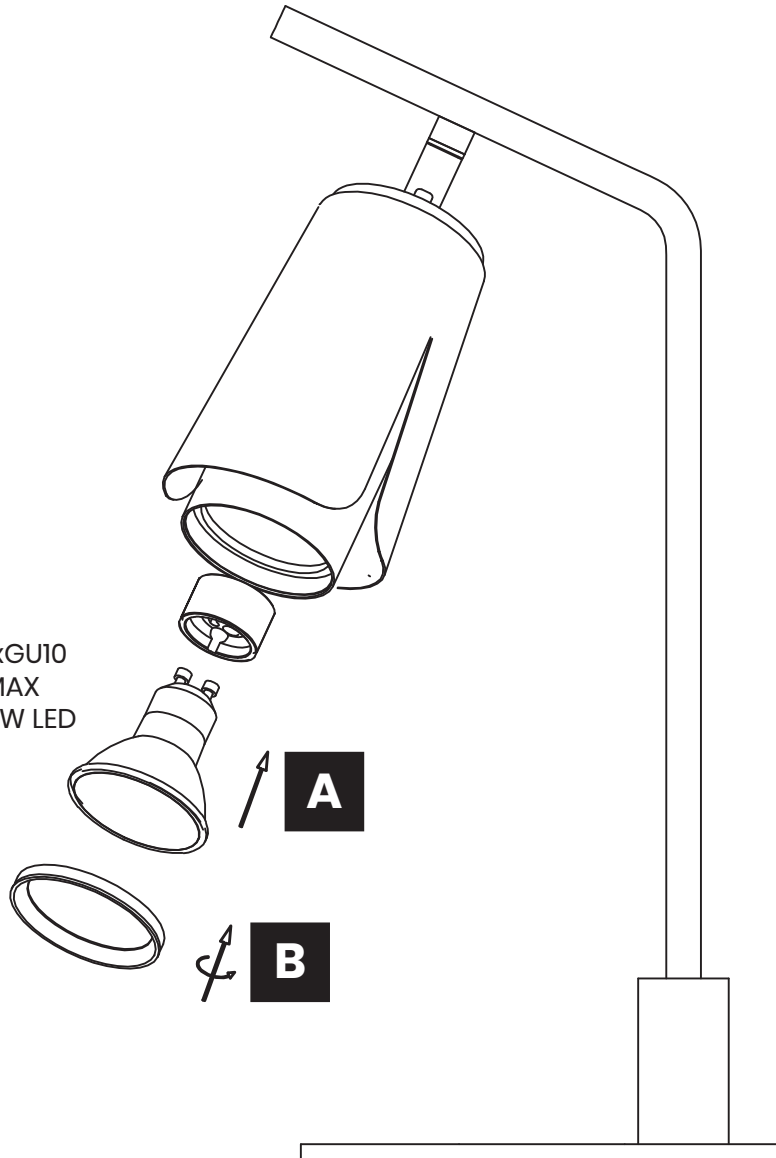

FLOWER ML0269 / ML0277

MILAGRO®

Brand that inspires

EKO-LIGHT TEAM SP. Z O.O. [W] www.eko-light.com
UL. GŁÓWNA 142, 42-280 [M] biuro@eko-light.com
CZĘSTOCHOWA, POLAND [P] +48 666 503 666

01

02

1xGU10
MAX
9W LED