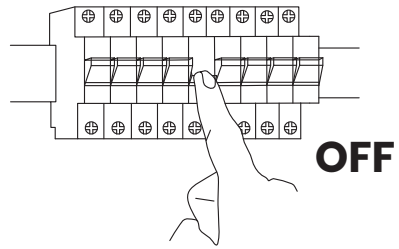

FLOWER ML0269 / ML0277

MILAGRO®

Brand that inspires

EKO-LIGHT TEAM SP. Z O.O. [W] www.eko-light.com
UL. GŁÓWNA 142, 42-280 [M] biuro@eko-light.com
CZĘSTOCHOWA, POLAND [P] +48 666 503 666

01

02

1xGU10
MAX
9W LED