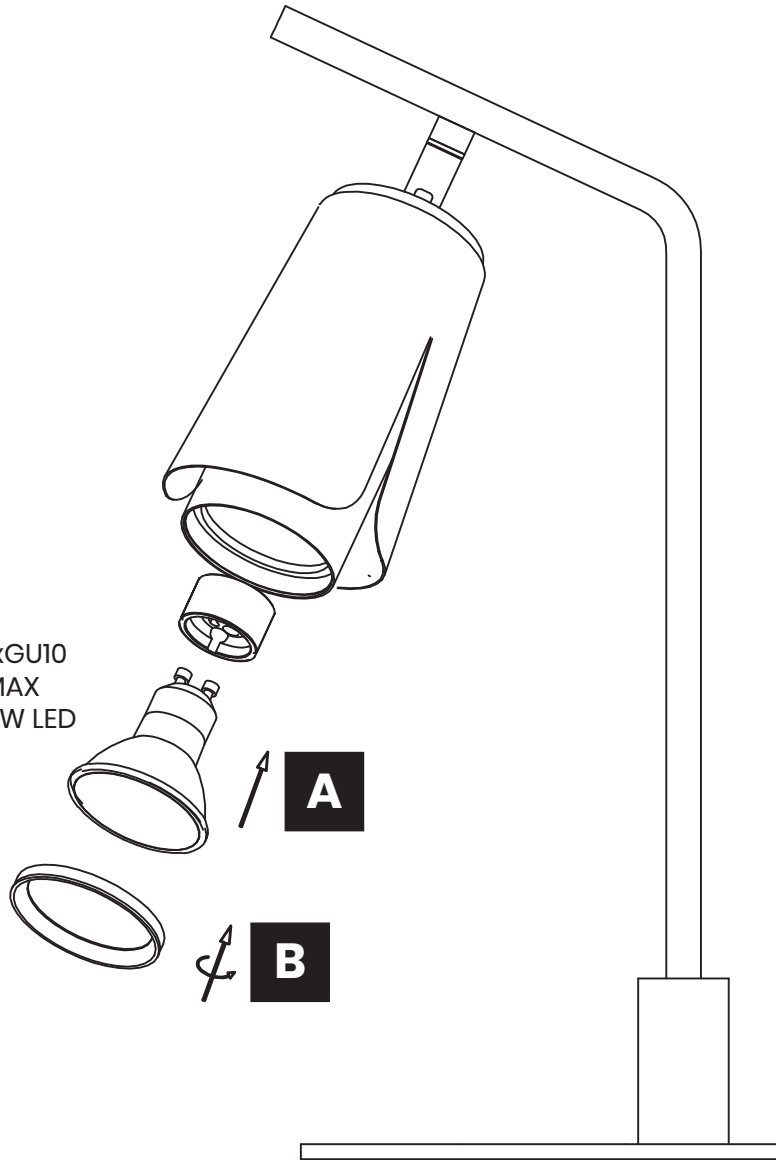

FLOWER ML0269 / ML0277

MILAGRO®

Brand that inspires

EKO-LIGHT TEAM SP. Z O.O. [W] www.eko-light.com
UL. GŁÓWNA 142, 42-280 [M] biuro@eko-light.com
CZĘSTOCHOWA, POLAND [P] +48 666 503 666

01

02

1xGU10
MAX
9W LED