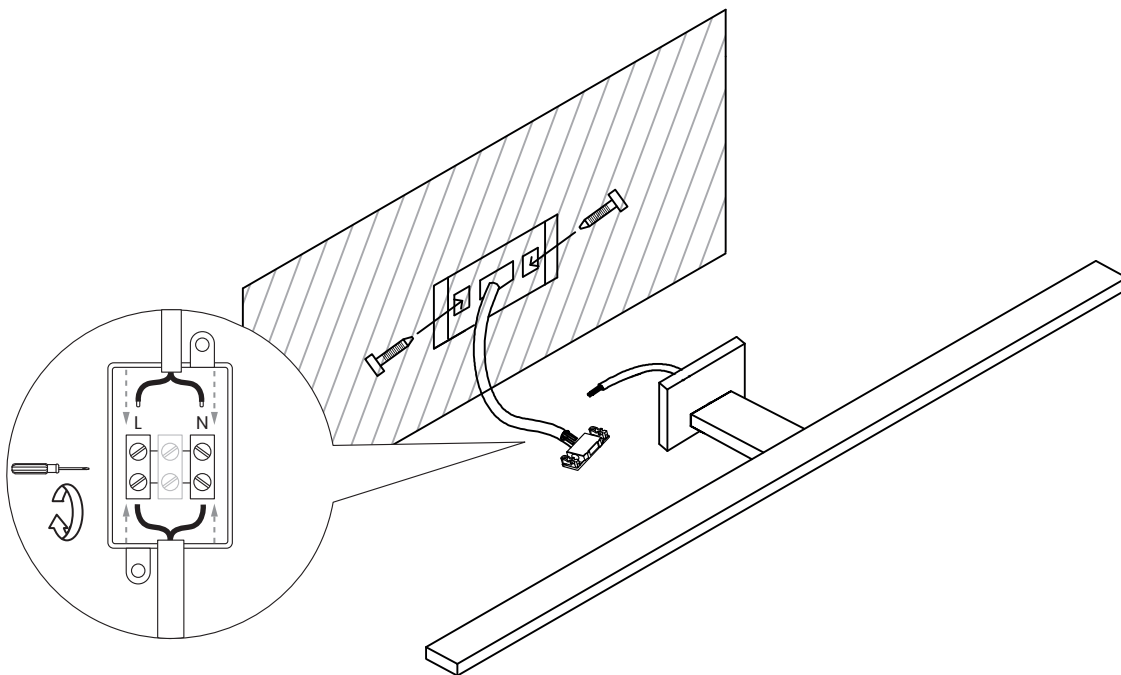

SHINE ML028

MILAGRO®

Brand that inspires

EKO-LIGHT TEAM SP. Z O.O. [W] www.eko-light.com
UL. GŁÓWNA 142, 42-280 [M] biuro@eko-light.com
CZĘSTOCHOWA, POLAND [P] +48 666 503 666

01

02

03

Light Source: