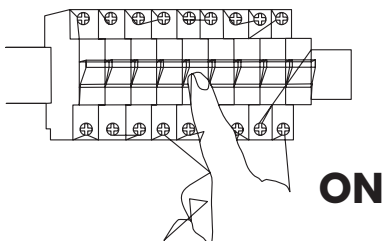

GENESIS ML0373 / ML0374 / ML0375

MILAGRO®

Brand that inspires

EKO-LIGHT TEAM SP. Z O.O. [W] www.eko-light.com
UL. GŁÓWNA 142, 42-280 [M] biuro@eko-light.com
CZĘSTOCHOWA, POLAND [P] +48 666 503 666

01

10xGU10
MAX 10W LED

07