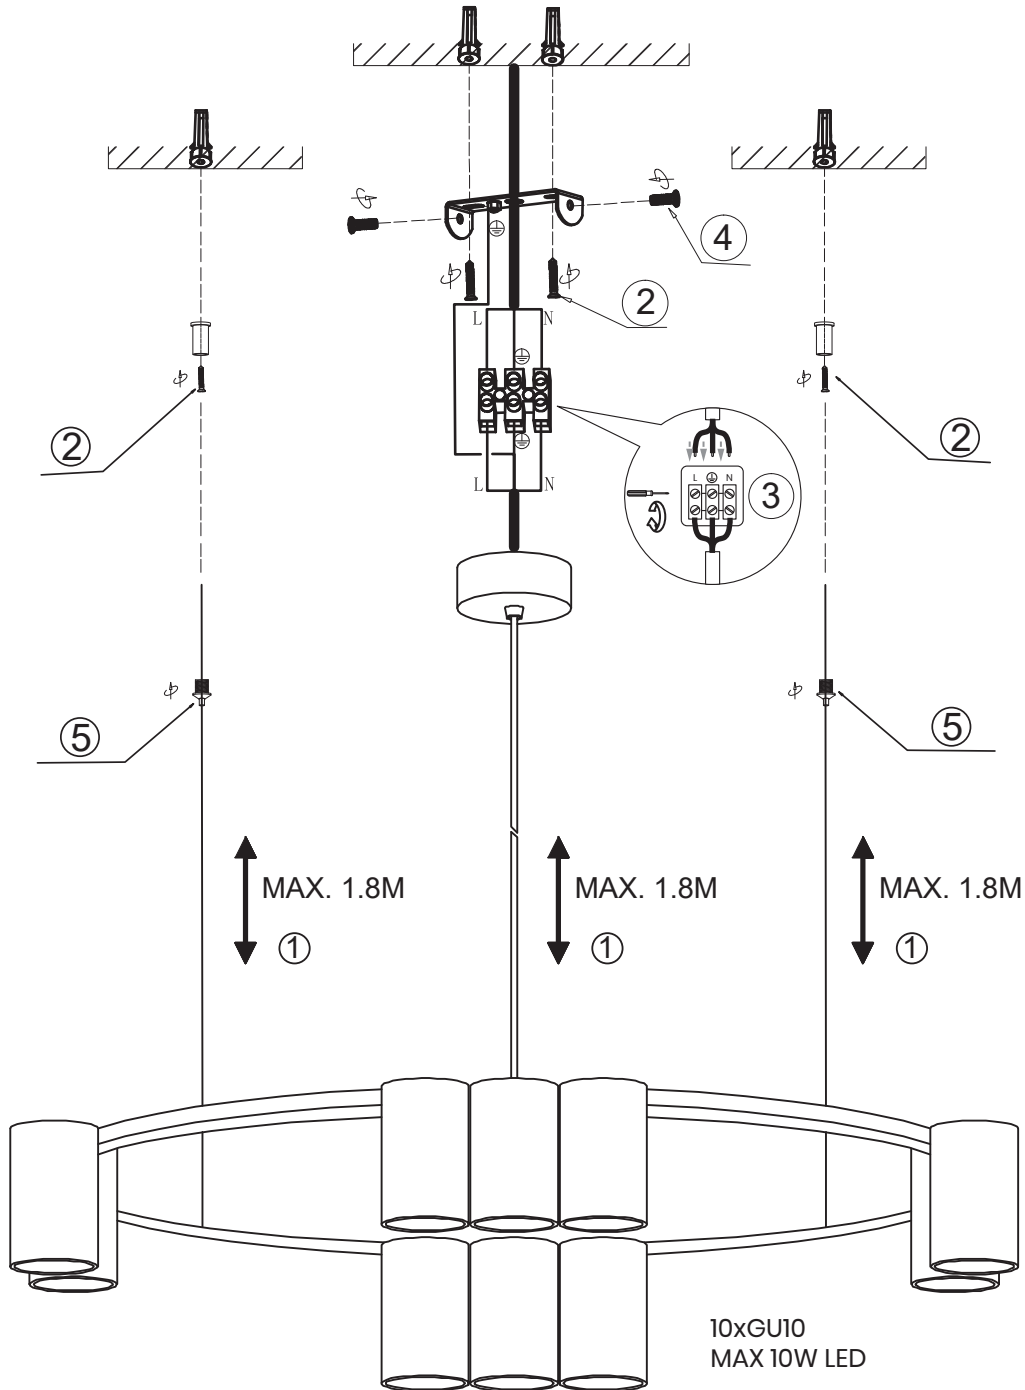

GENESIS ML0373 / ML0374 / ML0375

MILAGRO®

Brand that inspires

EKO-LIGHT TEAM SP. Z O.O. [W] www.eko-light.com
UL. GŁÓWNA 142, 42-280 [M] biuro@eko-light.com
CZĘSTOCHOWA, POLAND [P] +48 666 503 666

01

10xGU10
MAX 10W LED

07