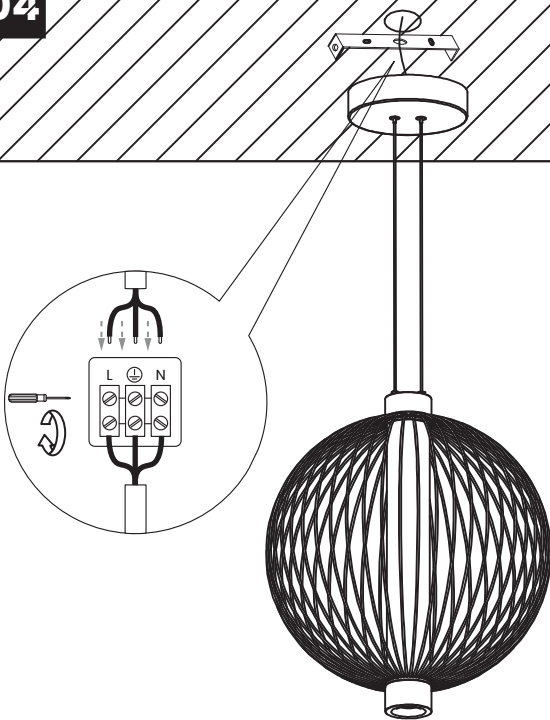

KYOTO ML0526

MILAGRO®

Brand that inspires

EKO-LIGHT TEAM SP. Z O.O. [W] www.eko-light.com
UL. GŁÓWNA 142, 42-280 [M] biuro@eko-light.com
CZĘSTOCHOWA, POLAND [P] +48 666 503 666

01

02

03

04

05

06

Light Source: **F** Energy Efficiency Class