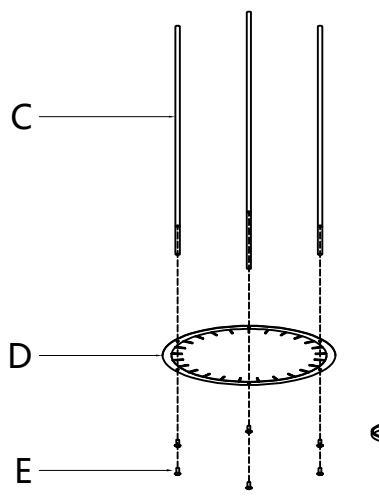

02

03

04

05

 **12xE14 MAX 40W**

06

07

08

09

10

11

12

NO.	QTY	Specification
A	9	22cm iron pipe
B	1	Ø35.6cm stainless steel
C	6	29cm iron pipe
D	1	Ø23.6cm stainless steel
E	30	M4*0.8cm screw
F	275	2.2*12cm crystal

13