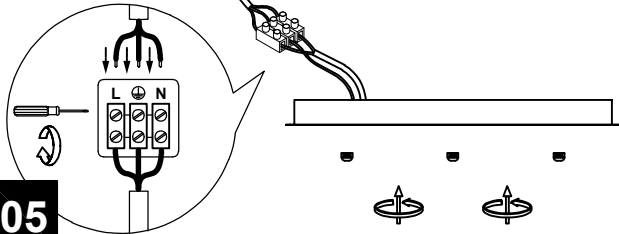

02

03

04

05

 **12xE14 MAX 40W**

06

07

08

09

10

11

12

NO.	QTY	Specification
A	9	22cm iron pipe
B	1	Ø35.6cm stainless steel
C	6	29cm iron pipe
D	1	Ø23.6cm stainless steel
E	30	M4*0.8cm screw
F	275	2.2*12cm crystal

13