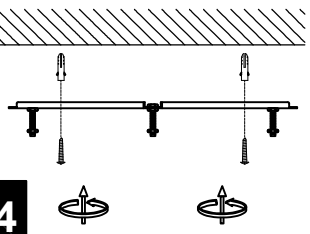

02

03

04

05

12xE14 MAX 40W

06

07

08

09

10

11

12

NO.	QTY	Specification
A	9	22cm iron pipe
B	1	Ø35.6cm stainless steel
C	6	29cm iron pipe
D	1	Ø23.6cm stainless steel
E	30	M4*0.8cm screw
F	275	2.2*12cm crystal

13