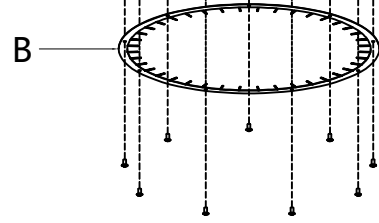

09

10

11

12

NO.	QTY	Specification
A	9	22cm iron pipe
B	1	Ø35.6cm stainless steel
C	6	29cm iron pipe
D	1	Ø23.6cm stainless steel
E	30	M4*0.8cm screw
F	275	2.2*12cm crystal

13