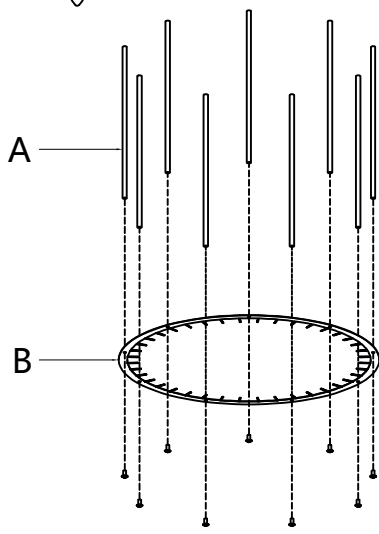

02

03

04

05

 **12xE14 MAX 40W**

06

07

08

09

10

11

12

NO.	QTY	Specification
A	9	22cm iron pipe
B	1	Ø35.6cm stainless steel
C	6	29cm iron pipe
D	1	Ø23.6cm stainless steel
E	30	M4*0.8cm screw
F	275	2.2*12cm crystal

13