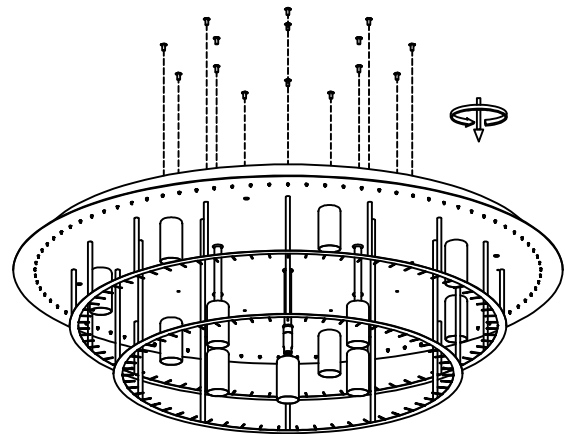

02

03

04

05

 **12xE14 MAX 40W**

06

07

08

09

10

11

12

NO.	QTY	Specification
A	9	22cm iron pipe
B	1	Ø35.6cm stainless steel
C	6	29cm iron pipe
D	1	Ø23.6cm stainless steel
E	30	M4*0.8cm screw
F	275	2.2*12cm crystal

13