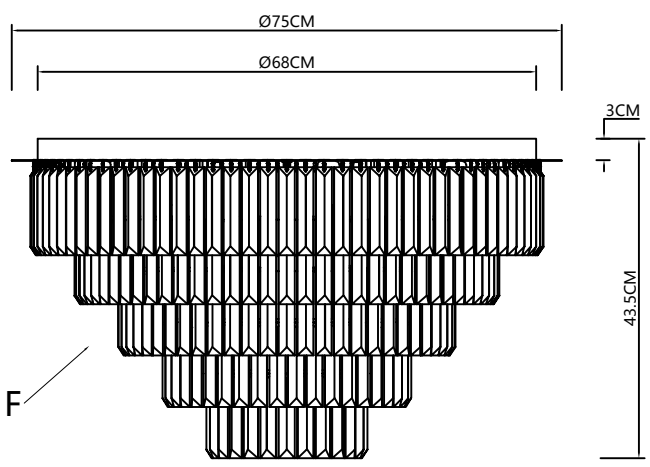

02

03

04

05

 **12xE14 MAX 40W**

06

07

08

09

10

11

12

NO.	QTY	Specification
A	9	22cm iron pipe
B	1	Ø35.6cm stainless steel
C	6	29cm iron pipe
D	1	Ø23.6cm stainless steel
E	30	M4*0.8cm screw
F	275	2.2*12cm crystal

13