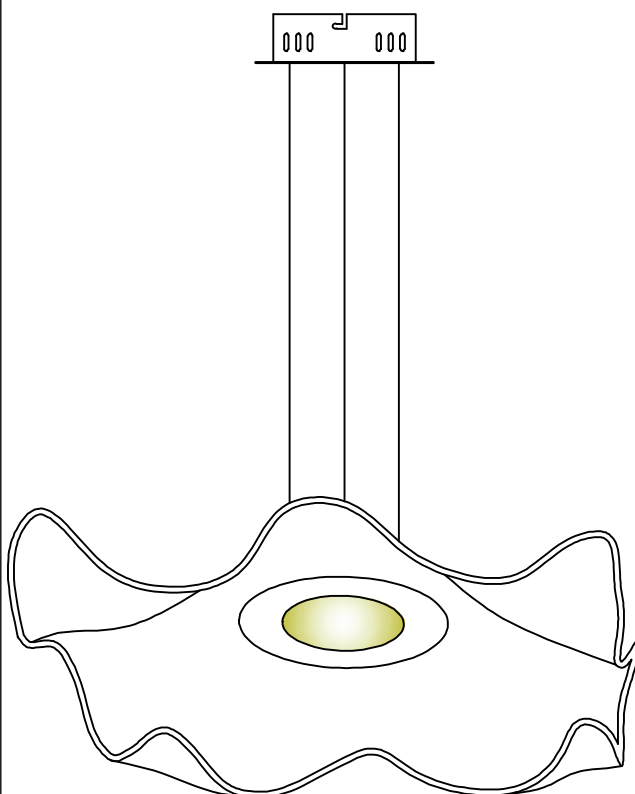

LARGO ML1042

MILAGRO®

Brand that inspires

EKO-LIGHT TEAM SP. Z O.O. [W] www.eko-light.com
UL. GŁÓWNA 142, 42-280 [M] biuro@eko-light.com
CZĘSTOCHOWA, POLAND [P] +48 666 503 333

01

02

03

04

Light Source:

Energy Efficiency Class