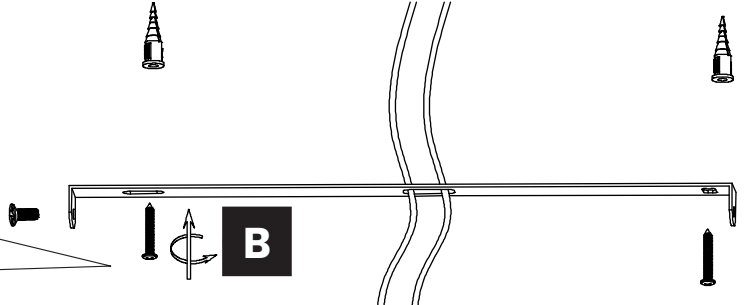

01

02

E 1xGU10
 MAX 10W LED
 (Not Included)

ML1144 - BLACK
 ML1145 - WHITE
 ML1146 - GOLD

ML1147 - BLACK
 ML1148 - WHITE
 ML1149 - GOLD

03