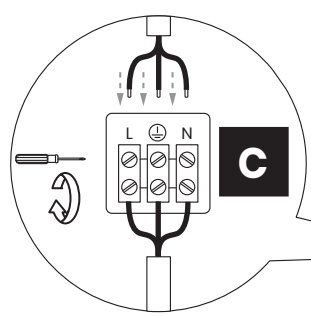

01

02

E 1xGU10
 MAX 10W LED
 (Not Included)

ML1144 - BLACK
 ML1145 - WHITE
 ML1146 - GOLD

ML1147 - BLACK
 ML1148 - WHITE
 ML1149 - GOLD

03