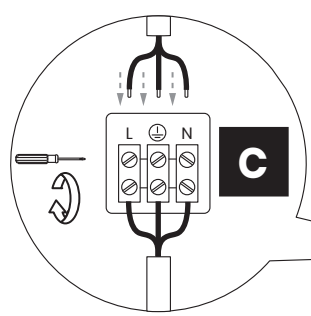

01

02

E 1xGU10
MAX 10W LED
(Not Included)

ML1144 - BLACK
ML1145 - WHITE
ML1146 - GOLD

ML1147 - BLACK
ML1148 - WHITE
ML1149 - GOLD

03