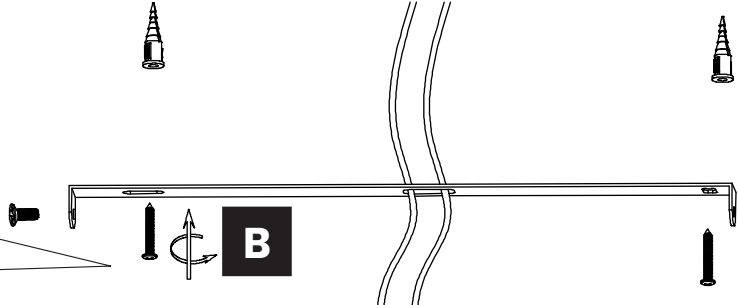

01

02

E 1xGU10
MAX 10W LED
(Not Included)

ML1144 - BLACK
ML1145 - WHITE
ML1146 - GOLD

ML1147 - BLACK
ML1148 - WHITE
ML1149 - GOLD

03