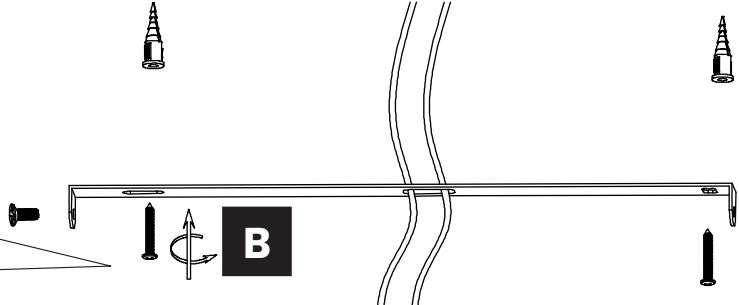

**01**

**02**

**E** 1xGU10  
 MAX 10W LED  
 (Not Included)

ML1144 - BLACK  
 ML1145 - WHITE  
 ML1146 - GOLD

ML1147 - BLACK  
 ML1148 - WHITE  
 ML1149 - GOLD

**03**