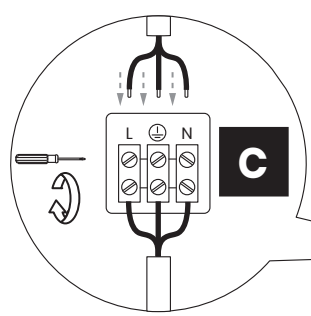

**01**

**02**

**E** 1xGU10  
 MAX 10W LED  
 (Not Included)

ML1144 - BLACK  
 ML1145 - WHITE  
 ML1146 - GOLD

ML1147 - BLACK  
 ML1148 - WHITE  
 ML1149 - GOLD

**03**