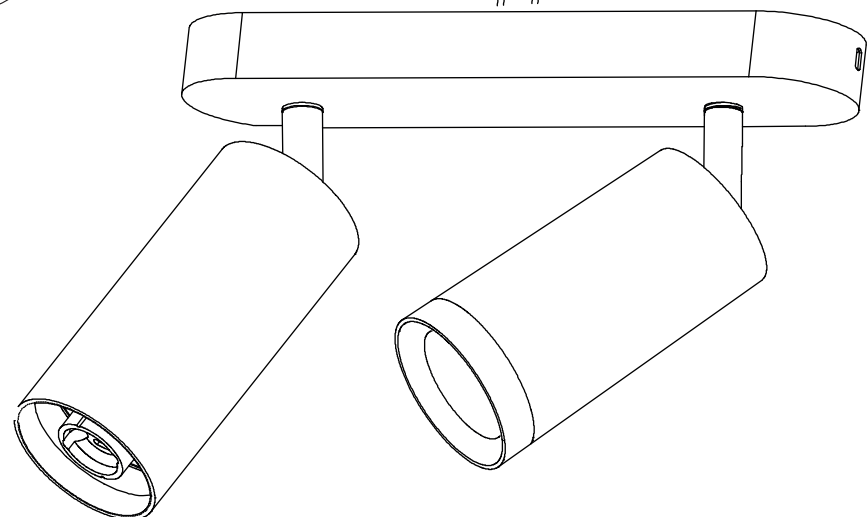

**MICA ML1144 / ML1145 / ML1146 / ML1147 / ML1148 / ML1149**

**MILAGRO®**

Brand that inspires

EKO-LIGHT TEAM SP. Z O.O. [W] www.eko-light.com  
 UL. GŁÓWNA 142, 42-280 [M] biuro@eko-light.com  
 CZĘSTOCHOWA, POLAND [P] +48 666 503 333

**01**

**02**

**E** 1xGU10  
 MAX 10W LED  
 (Not Included)

ML1144 - BLACK  
 ML1145 - WHITE  
 ML1146 - GOLD

ML1147 - BLACK  
 ML1148 - WHITE  
 ML1149 - GOLD

**03**