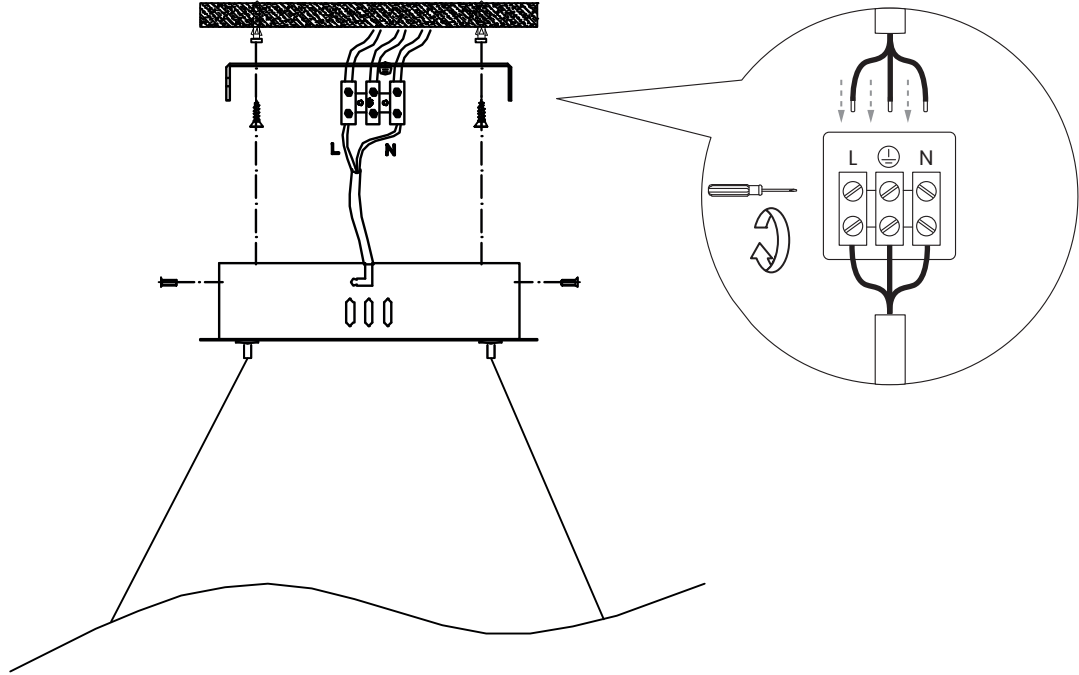

OLYMPIA ML1175 / ML1176

MILAGRO®

Brand that inspires

EKO-LIGHT TEAM SP. Z O.O. [W] www.eko-light.com
UL. GŁÓWNA 142, 42-280 [M] biuro@eko-light.com
CZĘSTOCHOWA, POLAND [P] +48 666 503 666

01

02

03

Light Source: