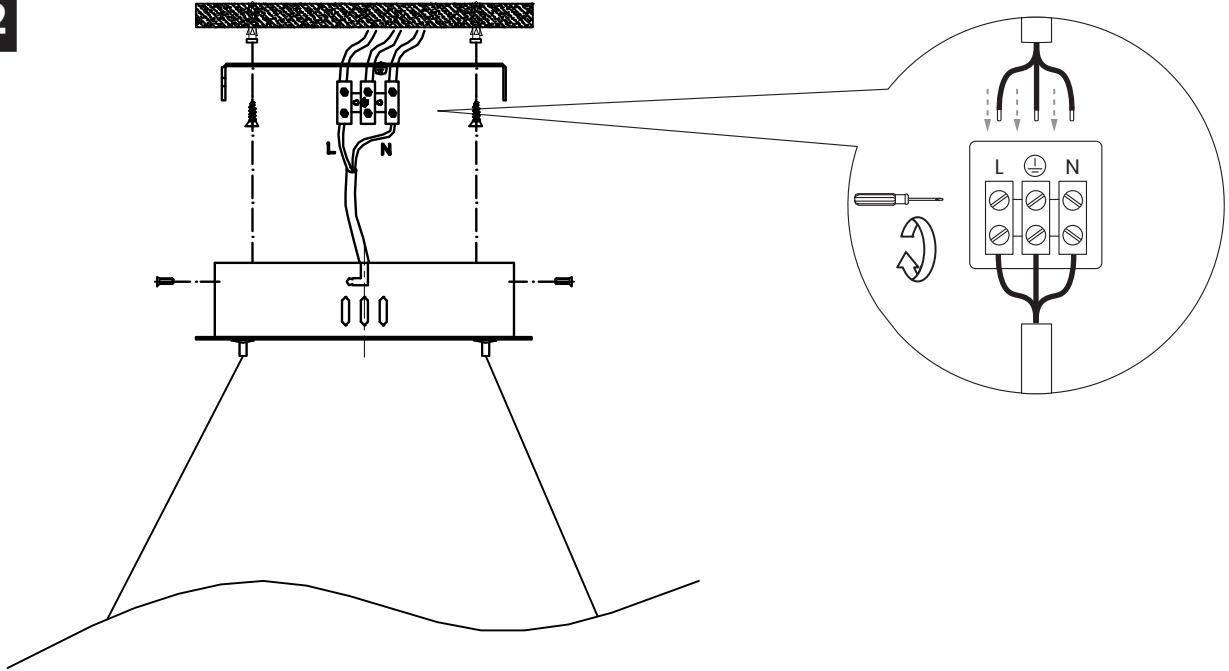

SASH ML1190

MILAGRO[®]

Brand that inspires

EKO-LIGHT TEAM SP. Z O.O. [W] www.eko-light.com
UL. GŁÓWNA 142, 42-280 [M] biuro@eko-light.com
CZĘSTOCHOWA, POLAND [P] +48 666 503 666

01

02

03

Light Source: