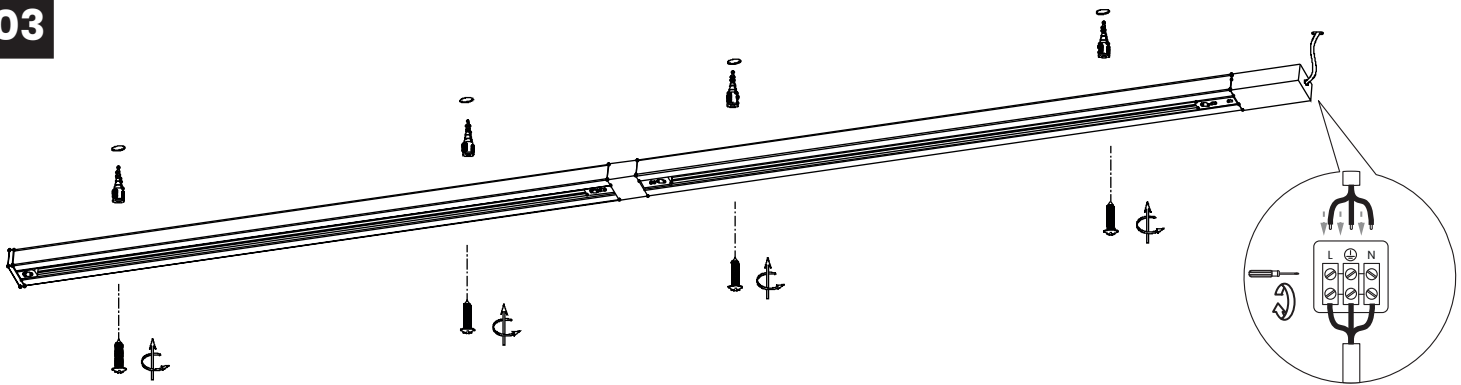

PIPE SET TRACK ML1687

MILAGRO®

Brand that inspires

EKO-LIGHT TEAM SP. Z O.O. [W] www.eko-light.com
UL. GŁÓWNA 142, 42-280 [M] biuro@eko-light.com
CZĘSTOCHOWA, POLAND [P] +48 666 503 666

01

02

03

04

4xGU10
MAX 10W LED

05

06