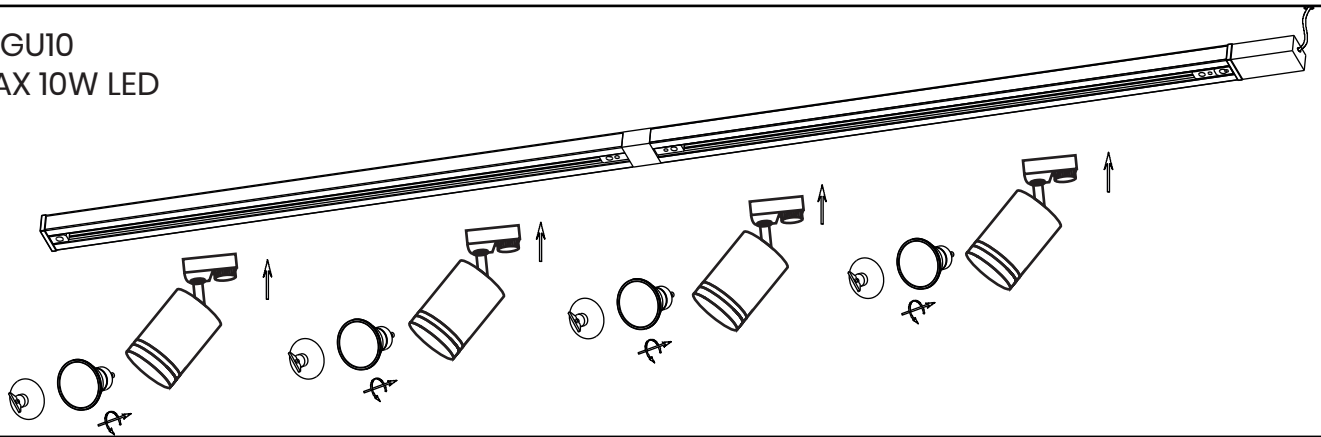

PIPE SET TRACK ML1687

MILAGRO®

Brand that inspires

EKO-LIGHT TEAM SP. Z O.O. [W] www.eko-light.com
UL. GŁÓWNA 142, 42-280 [M] biuro@eko-light.com
CZĘSTOCHOWA, POLAND [P] +48 666 503 666

01

02

03

04

4xGU10
MAX 10W LED

05

06