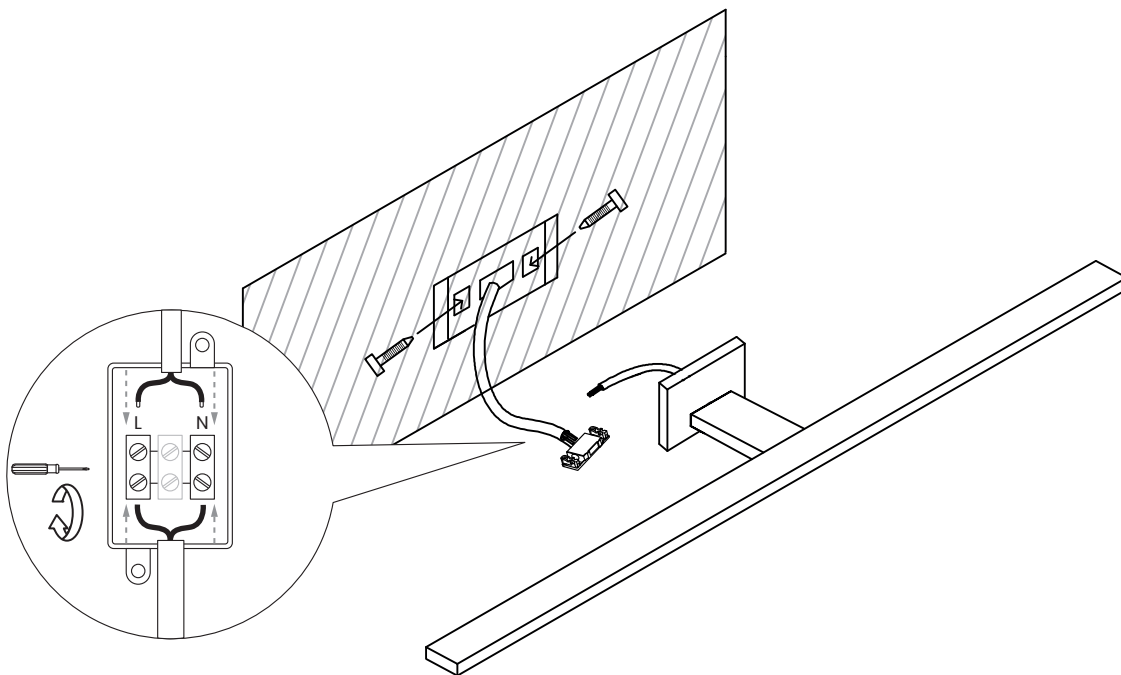

SHINE ML3873

MILAGRO®

Brand that inspires

EKO-LIGHT TEAM SP. Z O.O. [W] www.eko-light.com  
UL. GŁÓWNA 142, 42-280 [M] biuro@eko-light.com  
CZĘSTOCHOWA, POLAND [P] +48 666 503 666

01

02

03

Light Source: