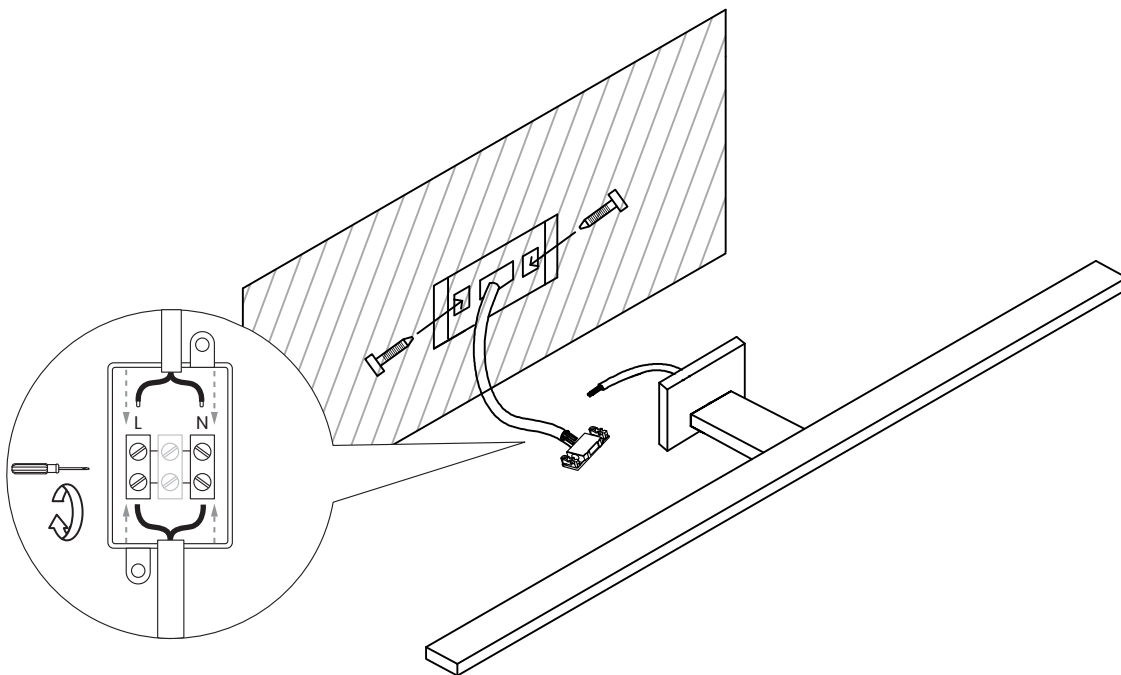

SHINE ML3874

MILAGRO®

Brand that inspires

EKO-LIGHT TEAM SP. Z O.O. [W] www.eko-light.com  
UL. GŁÓWNA 142, 42-280 [M] biuro@eko-light.com  
CZĘSTOCHOWA, POLAND [P] +48 666 503 666

01

02

03

Light Source: