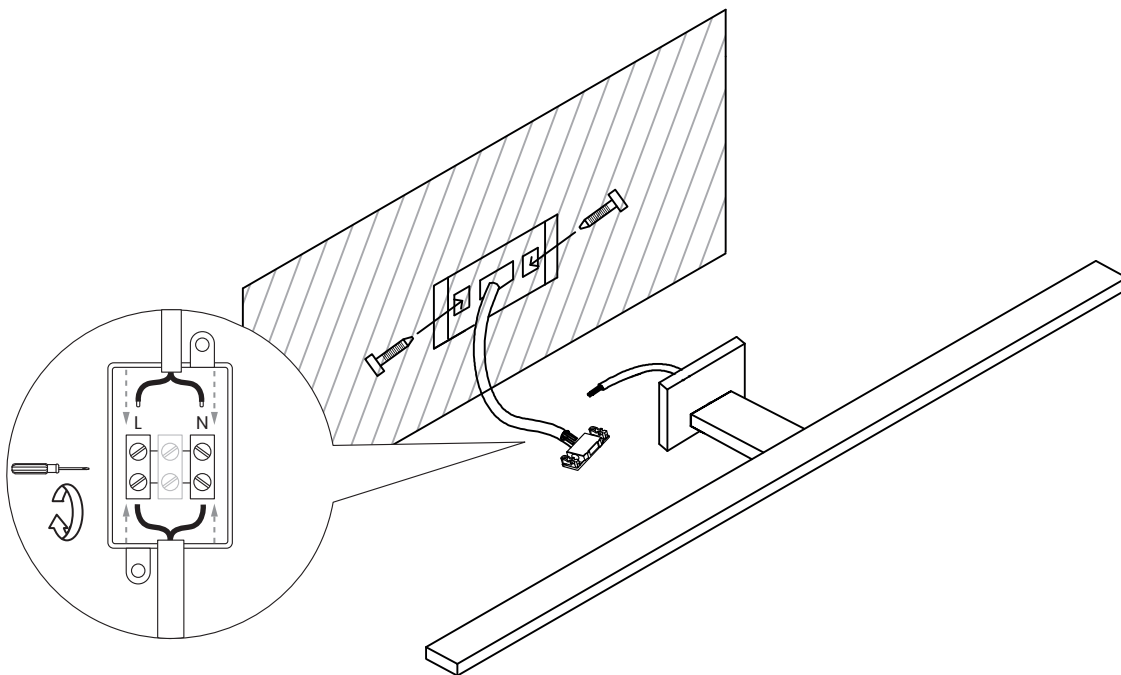

SHINE ML3875

MILAGRO®

Brand that inspires

EKO-LIGHT TEAM SP. Z O.O. [W] www.eko-light.com
UL. GŁÓWNA 142, 42-280 [M] biuro@eko-light.com
CZĘSTOCHOWA, POLAND [P] +48 666 503 666

01

02

03

Light Source: