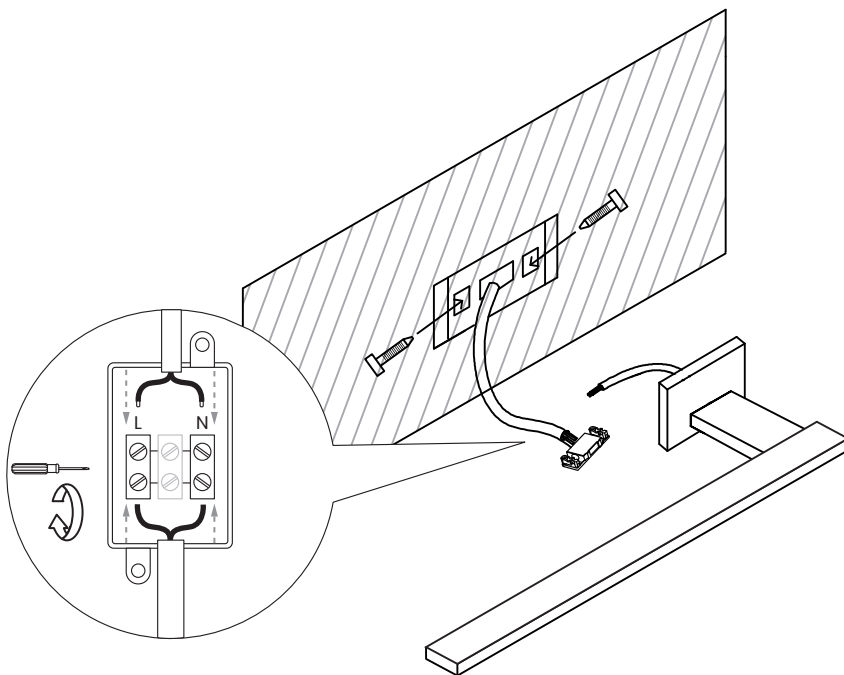

SHINE ML3876

MILAGRO®

Brand that inspires

EKO-LIGHT TEAM SP. Z O.O. [W] www.eko-light.com
UL. GŁÓWNA 142, 42-280 [M] biuro@eko-light.com
CZĘSTOCHOWA, POLAND [P] +48 666 503 666

01

02

03

Light Source: