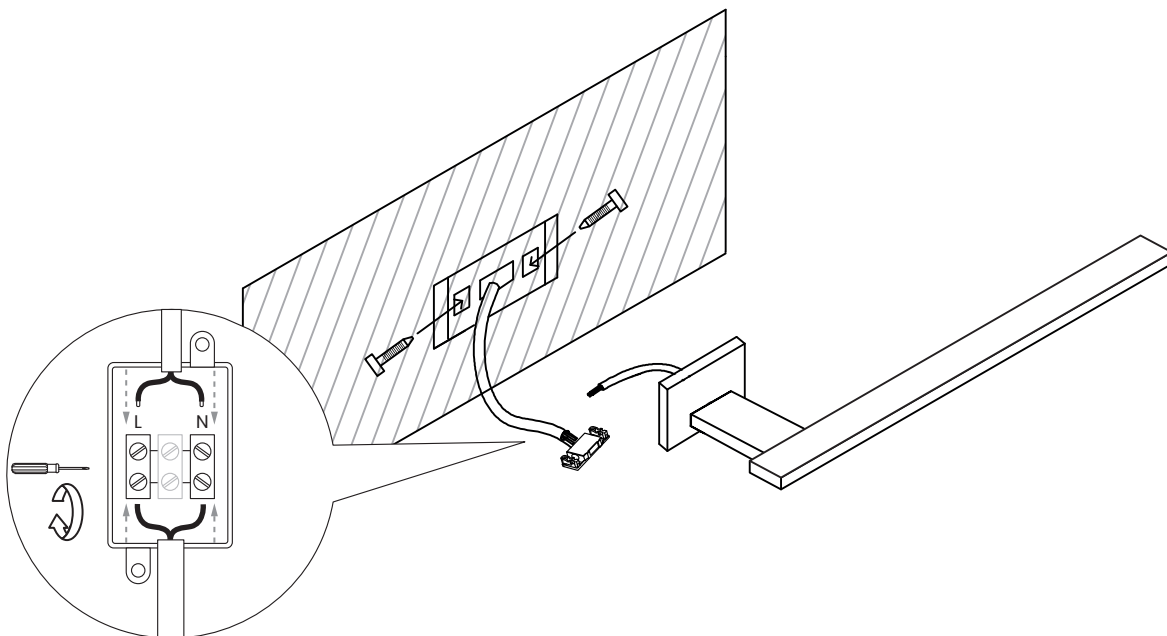

SHINE ML3877

MILAGRO®

Brand that inspires

EKO-LIGHT TEAM SP. Z O.O. [W] www.eko-light.com
UL. GŁÓWNA 142, 42-280 [M] biuro@eko-light.com
CZĘSTOCHOWA, POLAND [P] +48 666 503 666

01

02

03

Light Source: