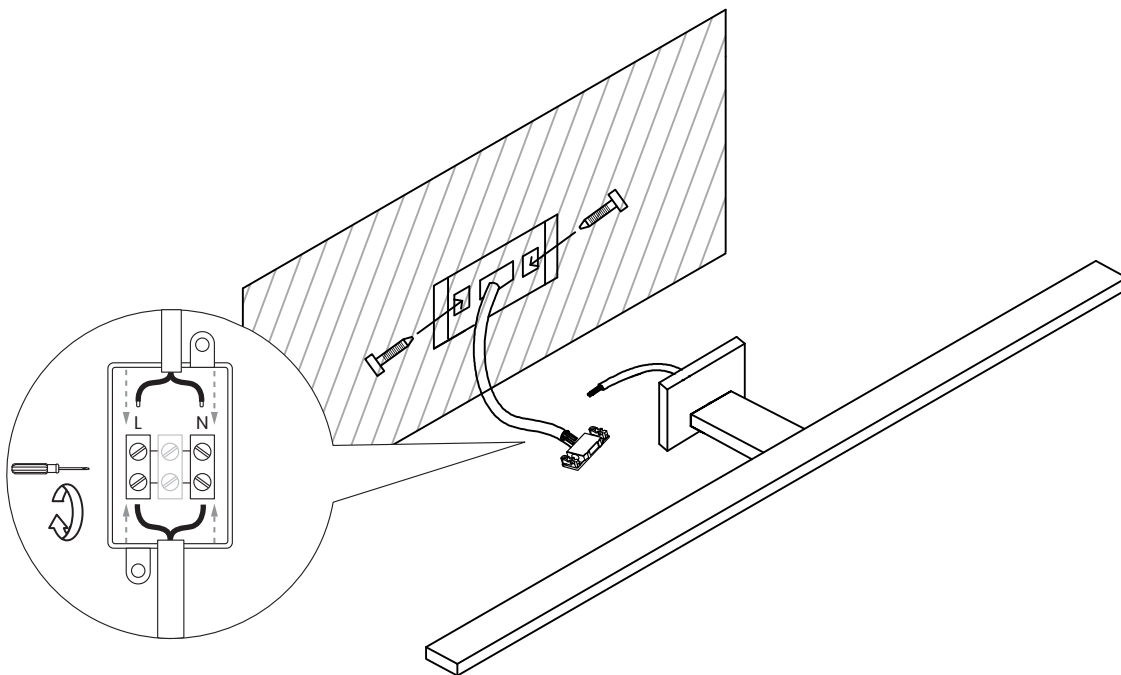

SHINE ML3878

MILAGRO®

Brand that inspires

EKO-LIGHT TEAM SP. Z O.O. [W] www.eko-light.com
UL. GŁÓWNA 142, 42-280 [M] biuro@eko-light.com
CZĘSTOCHOWA, POLAND [P] +48 666 503 666

01

02

03

Light Source: