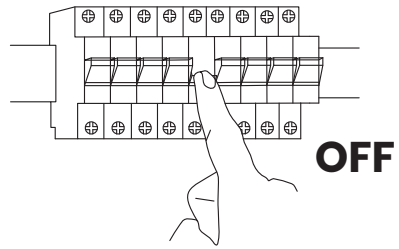

RING ML410

MiLAGRO®

Brand that inspires

EKO-LIGHT TEAM SP. Z O.O. [W] www.eko-light.com
UL. GŁÓWNA 142, 42-280 [M] biuro@eko-light.com
CZĘSTOCHOWA, POLAND [P] +48 666 503 666

01

02

03

Light Source: **F** Energy Efficiency Class