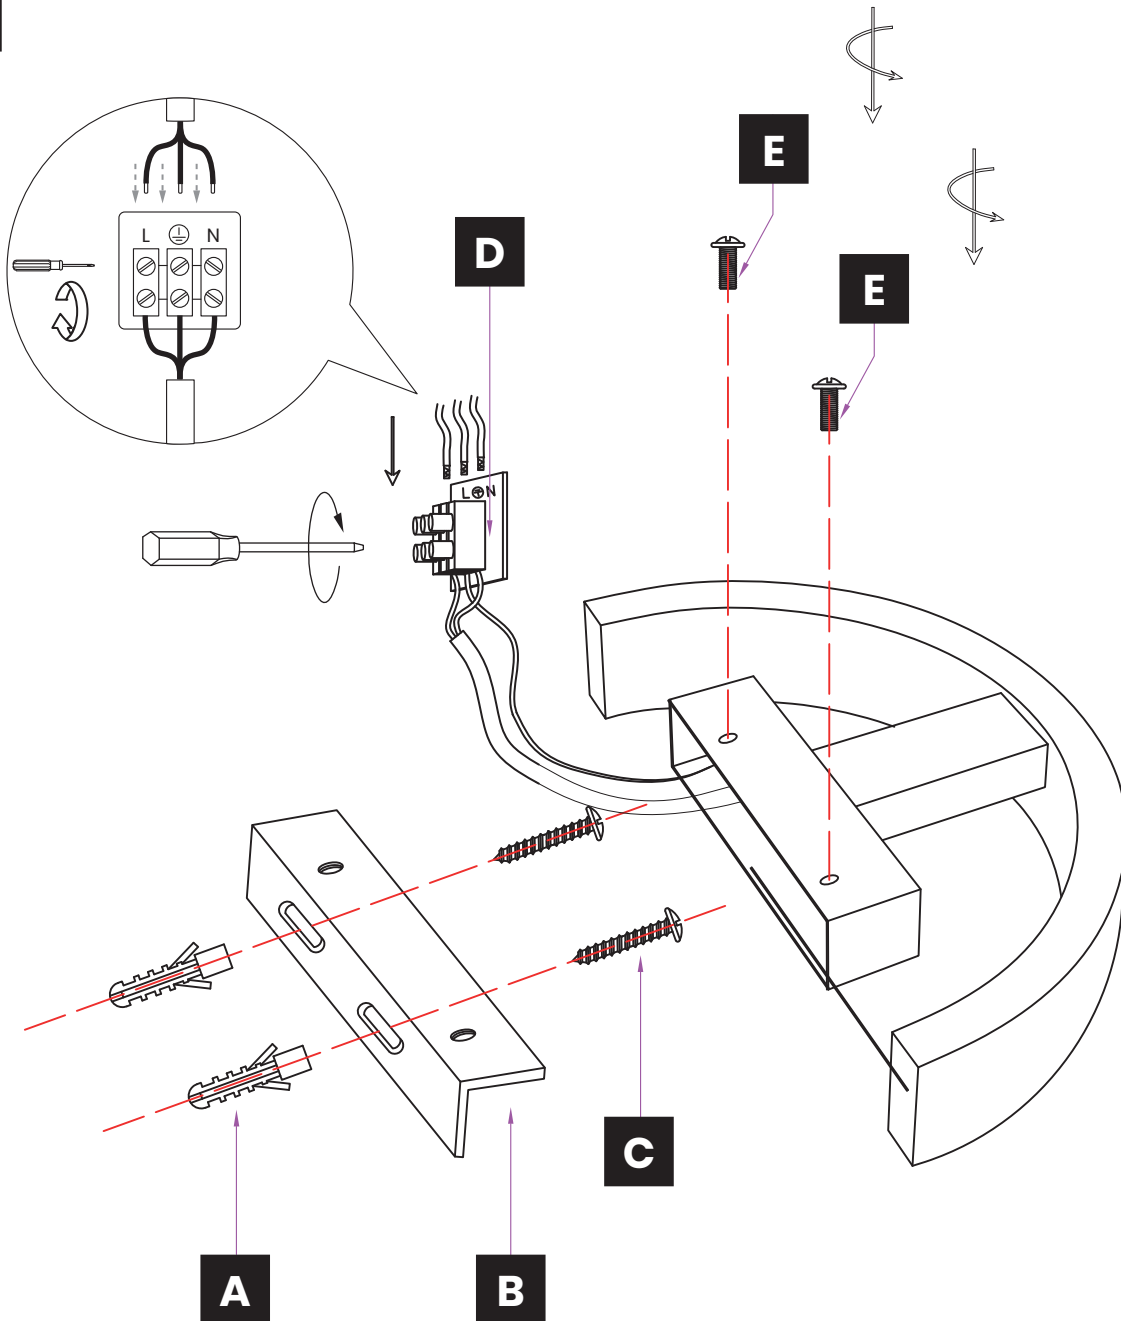

RING ML410

MiLAGRO®

Brand that inspires

EKO-LIGHT TEAM SP. Z O.O. [W] www.eko-light.com
UL. GŁÓWNA 142, 42-280 [M] biuro@eko-light.com
CZĘSTOCHOWA, POLAND [P] +48 666 503 666

01

02

03

Light Source: **F** Energy Efficiency Class