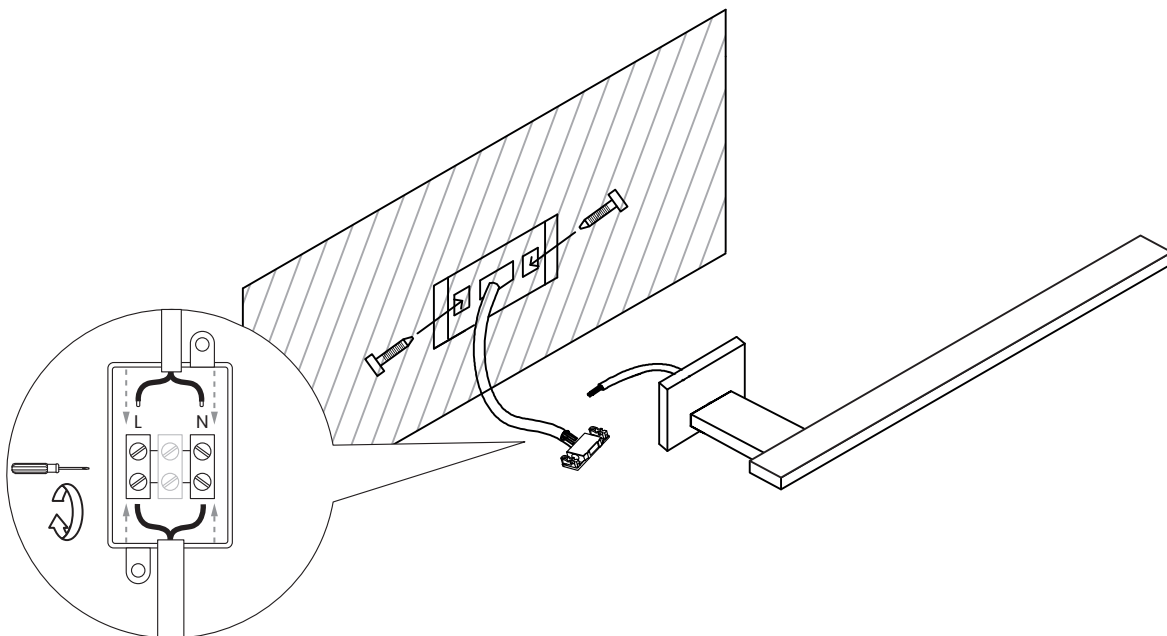

SHINE ML588

MILAGRO®

Brand that inspires

EKO-LIGHT TEAM SP. Z O.O. [W] www.eko-light.com
UL. GŁÓWNA 142, 42-280 [M] biuro@eko-light.com
CZĘSTOCHOWA, POLAND [P] +48 666 503 666

01

02

03

Light Source: