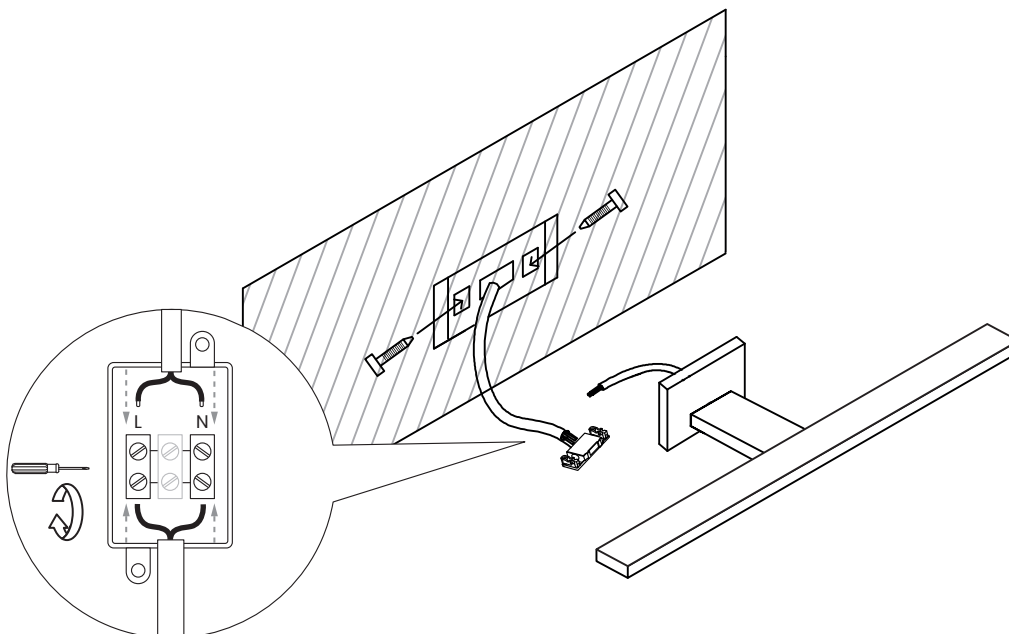

SHINE ML589

MILAGRO®

Brand that inspires

EKO-LIGHT TEAM SP. Z O.O. [W] www.eko-light.com  
UL. GŁÓWNA 142, 42-280 [M] biuro@eko-light.com  
CZĘSTOCHOWA, POLAND [P] +48 666 503 666

01

02

03

Light Source: