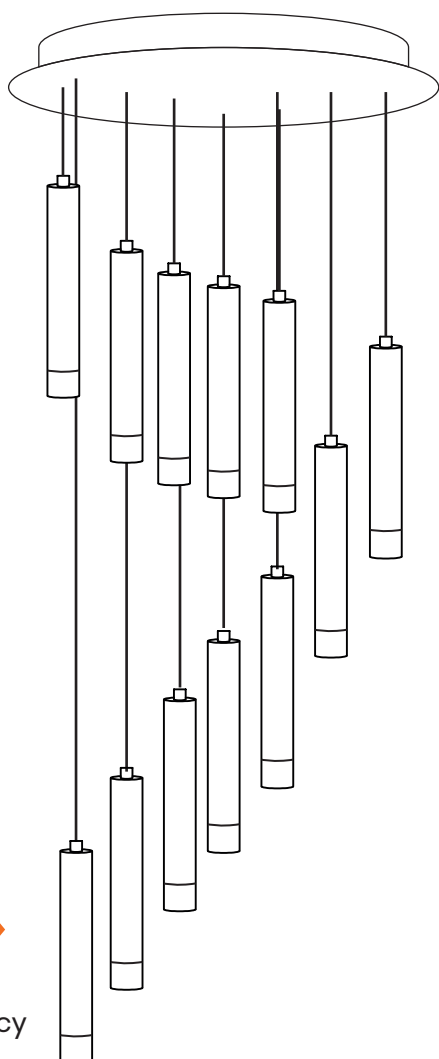

ICE ML6162

MILAGRO®

Brand that inspires

EKO-LIGHT TEAM SP. Z O.O. [W] www.eko-light.com
UL. GŁÓWNA 142, 42-280 [M] biuro@eko-light.com
CZĘSTOCHOWA, POLAND [P] +48 666 503 666

01

02

03

04

Light Source:

Energy Efficiency Class

05