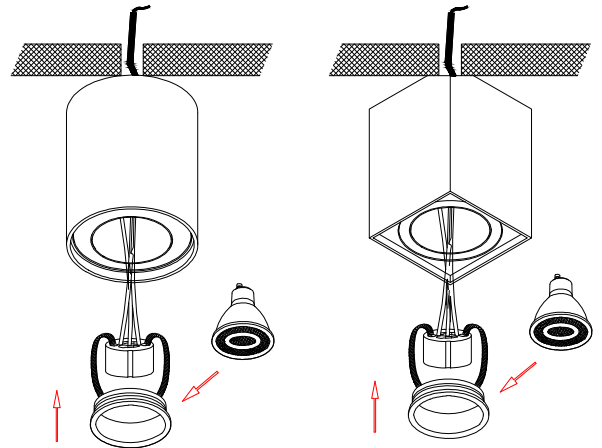

ROUND

SQUARE

230V
AC

01

ON

off

02

03

04

05

06

ON