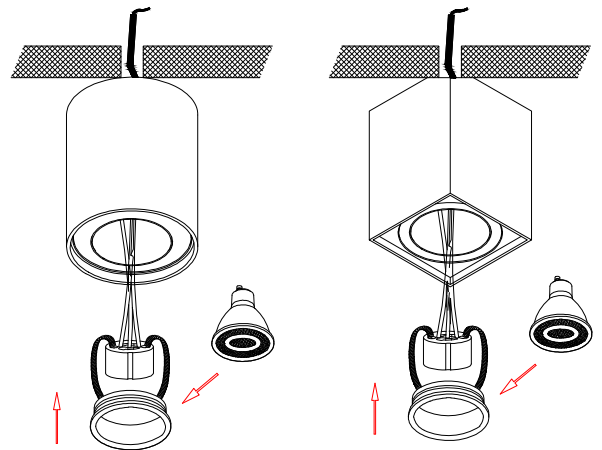

ROUND

SQUARE

230V
AC

01

ON

off

02

03

04

05

06

ON