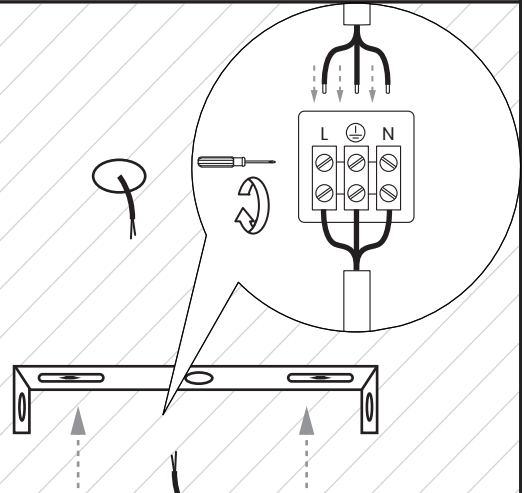

TUBI ML8878

MILAGRO®

Brand that inspires

EKO-LIGHT TEAM SP. Z O.O. [W] www.eko-light.com
UL. GŁÓWNA 142, 42-280 [M] biuro@eko-light.com
CZĘSTOCHOWA, POLAND [P] +48 666 503 666

01

02

03

04