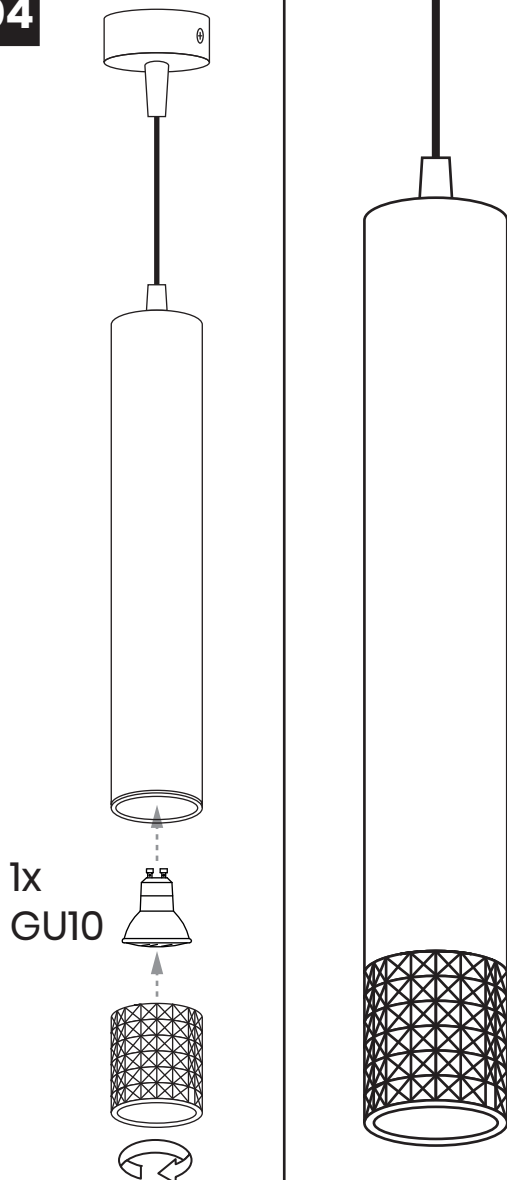

TUBI ML8878

MILAGRO®

Brand that inspires

EKO-LIGHT TEAM SP. Z O.O. [W] www.eko-light.com
UL. GŁÓWNA 142, 42-280 [M] biuro@eko-light.com
CZĘSTOCHOWA, POLAND [P] +48 666 503 666

01

02

03

04