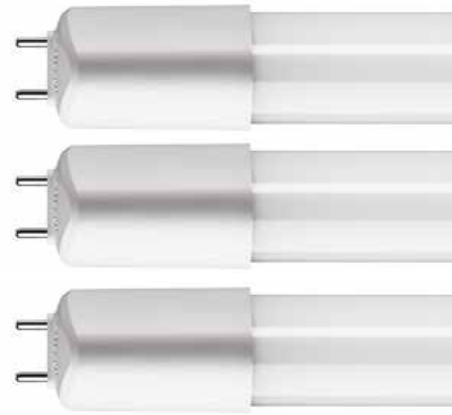

T8 PREMIUM TUBE 120cm

EK8548 No. Art.	15.5W Power	2200 lm Luminous flux	3000K Colour	120cm Length	IP20 Internal Protection (IP)	5 years Guarantee
EK8549 No. Art.	15.5W Power	2500 lm Luminous flux	4000K Colour	120cm Length	IP20 Internal Protection (IP)	5 years Guarantee
EK8550 No. Art.	15.5W Power	2500 lm Luminous flux	6500K Colour	120cm Length	IP20 Internal Protection (IP)	5 years Guarantee